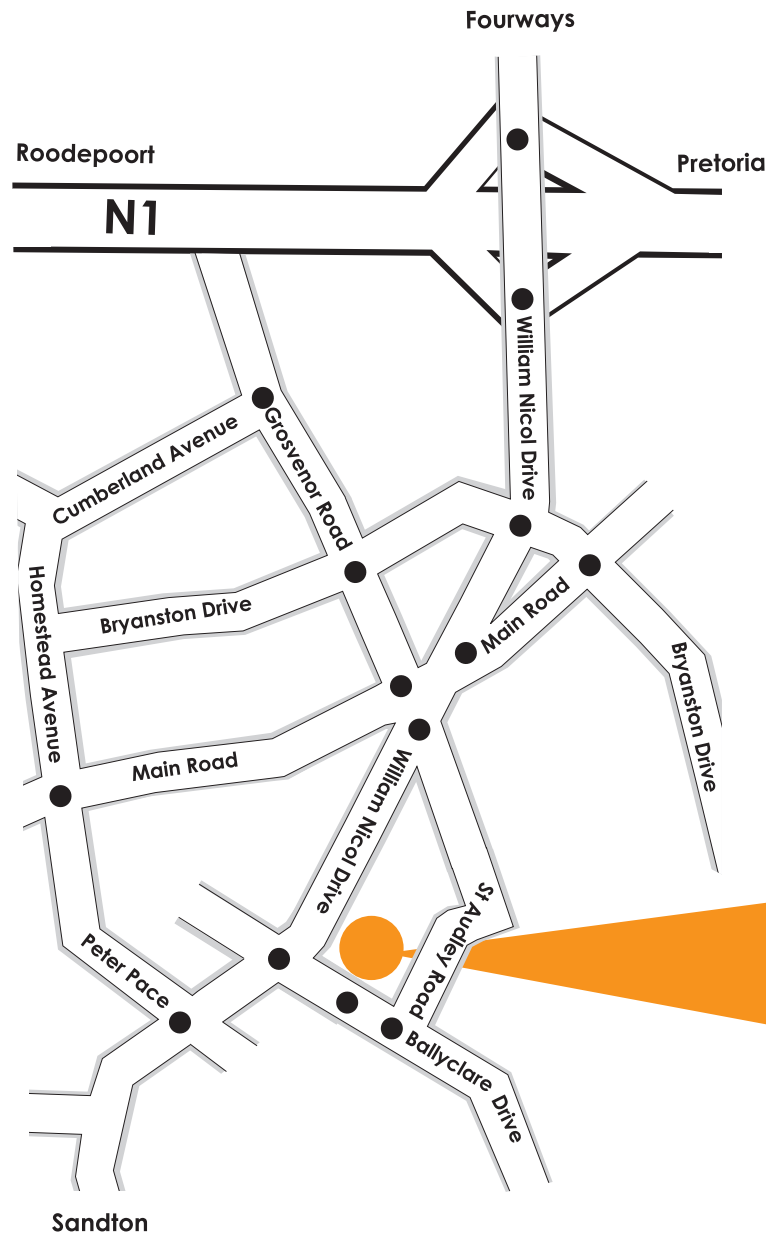

Address:

Pin Oak House, Ballyoaks Office Park, 35 Ballyclare Drive, Bryanston

Directions

From Roodepoort:

N1 North, take William Nicol off-ramp (after Malibongwe off-ramp), right into William Nicol, travel for 4.4km, left into Ballyclare Drive, left at 1st traffic light and right into Ballyoaks Office Park

From Pretoria:

N1 South, take William Nicol off ramp (after Rivonia off-ramp), left into William Nicol, travel for 4.2 km, left into Ballyclare Drive, left at 1st traffic light and right into Ballyoaks Office Park

From Sandton:

Right into William Nicol from Sandton Drive, travel for 2.4 km, right into Ballyclare Drive, left at 1st traffic light and right into Ballyoaks Office Park

GPS co-ordinates

26° 04'46.53" S

28° 00'50.82" E